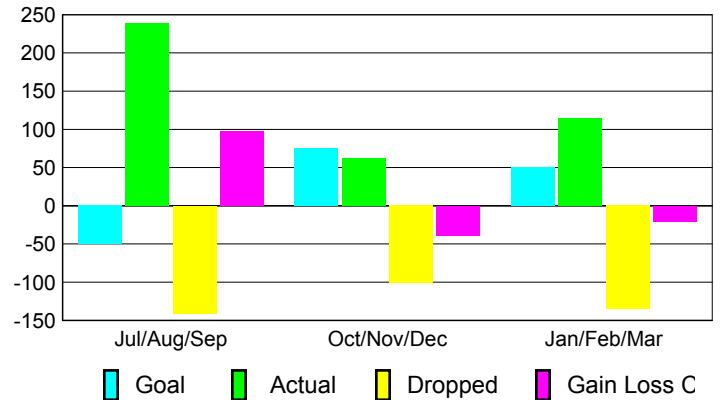

Club Results 2009-2010

Goal, New, Dropped, Gain/Loss

MEMBERSHIP

Membership Results 2009-2010

Membership 2008-2009

Month	Net Memb	Actual New	Actual Dropped	Gain/Loss of	Gain/Loss of
	Goal	New Memb	Dropped Memb	Memb	Memb
Jul/Aug/Sep	-50	239	-141	98	-11
Oct/Nov/Dec	75	62	-101	-39	111
Jan/Feb/Mar	50	114	-135	-21	278
Totals	75	415	-377	38	378

Membership Results 2009-2010

Goal, New, Dropped, Gain/Loss

Comparison of Club Gain/Loss

Current Year Compared to the Previous Year

Comparison of Membership Gain/Loss

Current Year Compared to the Previous Year