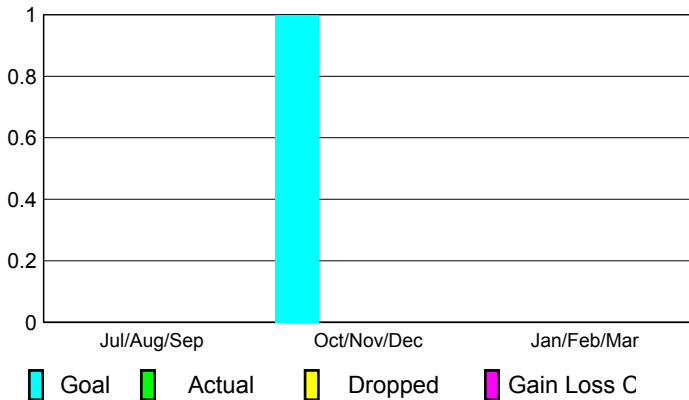

2009-2010 GMT Quarterly Report for District (or Undistricted) **District 330 A**

GMT: **Shinobu Goto**

Location: **JAPAN**

GMT CA: **5**

CLUBS

Club Results 2009-2010

Clubs 2008-2009

Month	New Club	Actual New	Actual Dropped	Gain/Loss of	Gain/Loss of
	Goal	New Clubs	Dropped Clubs	Clubs	Clubs
Jul/Aug/Sep	0	0	0	0	0
Oct/Nov/Dec	1	0	0	0	-4
Jan/Feb/Mar	0	0	0	0	0
Totals	1	0	0	0	-4

Club Results 2009-2010

Goal, New, Dropped, Gain/Loss

MEMBERSHIP

Membership Results 2009-2010

Membership 2008-2009

Month	Net Memb	Actual New	Actual Dropped	Gain/Loss of	Gain/Loss of
	Goal	New Memb	Dropped Memb	Memb	Memb
Jul/Aug/Sep	-50	239	-141	98	-11
Oct/Nov/Dec	75	62	-101	-39	111
Jan/Feb/Mar	50	114	-135	-21	278
Totals	75	415	-377	38	378