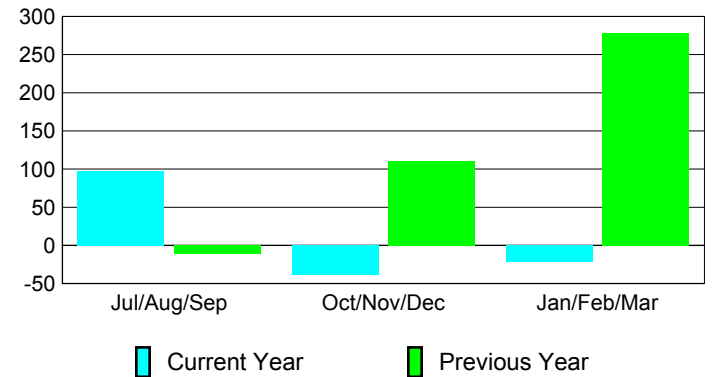

Club Results 2009-2010

Goal, New, Dropped, Gain/Loss

MEMBERSHIP

Membership Results 2009-2010

Membership 2008-2009

Month	Net Memb	Actual New	Actual Dropped	Gain/Loss of	Gain/Loss of
	Goal	New Memb	Dropped Memb	Memb	Memb
Jul/Aug/Sep	-50	239	-141	98	-11
Oct/Nov/Dec	75	62	-101	-39	111
Jan/Feb/Mar	50	114	-135	-21	278
Totals	75	415	-377	38	378

Membership Results 2009-2010

Goal, New, Dropped, Gain/Loss

Comparison of Club Gain/Loss

Current Year Compared to the Previous Year

Comparison of Membership Gain/Loss

Current Year Compared to the Previous Year

YTD Status Quo Clubs 2009-2010

Status Quo Clubs Compared to Status Quo Members

Gender Comparison 2009-2010